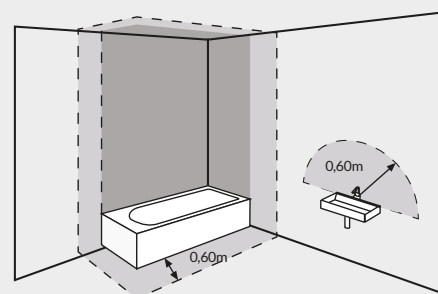

Leyenda iconos

- Class 2
- Protection IP 44
- Zone 2
- Demister Option
- LED Light
- Light Button on/off
- Demister Button on/off
- Sensor touch luz BILED