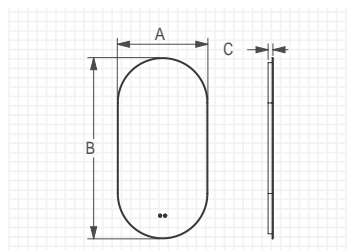

MIRA

A (cm)	B (cm)	C (cm)	🔌	💡	Acabado	Ref.
45	90	2	No	No	Translúcido	195602
45	90	2	Yes	Yes	Translúcido	195619
45	90	2	No	No	Negro	201402
45	90	2	Yes	Yes	Negro	201419

- Luz LED retroiluminado.
- Luna biselada de 4 mm.
- Consultar disponibilidad en Luz Cálida (3000°K) y Luz Neutra (4000°K)

A++ ZONE 2 IP4.4 LED 🔌 💡 5500°K

NOVA

AØ (cm)	C (cm)	Watt	LM	🔌	💡	Acabado	Ref.
60	3	21,7	1680	No	No	Translúcido	184736
60	3	21,7	1810	No	No	Negro	201341
60	3	21,7	1680	Yes	Yes	Translúcido	197712
60	3	21,7	1810	Yes	Yes	Negro	201358
80	3	21,7	2170	No	No	Translúcido	184743
80	3	21,7	2413	No	No	Negro	201365
80	3	21,7	2170	Yes	Yes	Translúcido	195626
80	3	21,7	2413	Yes	Yes	Negro	201372
100	3	21,7	2750	No	No	Translúcido	201891
100	3	21,7	3016	No	No	Negro	201389
100	3	21,7	2750	Yes	Yes	Translúcido	201907
100	3	21,7	3016	Yes	Yes	Negro	201396

- Luz LED retroiluminado.
- Luna de 4 mm.
- Consultar disponibilidad en Luz Cálida (3000°K) y Luz Neutra (4000°K)

A++ ZONE 2 IP4.4 LED 🔌 💡 5500°K

BASIC Ø

AØ(cm)	C (cm)	Ref.
60	3	184835
80	3	184842
100	3	201426