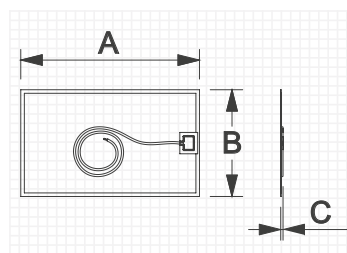

Compatible con:

- Back Light
- Aluminium Light
- Aluglass
- Vora
- Basic

ZONE 2 IP44 20 WATT