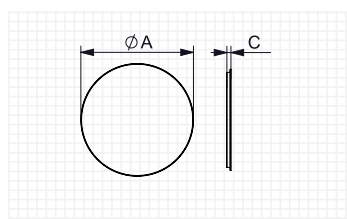

NOVA

AØ (cm)	C (cm)	Watt	LM	🔌	💡	Acabado	Ref.
60	3	21,7	1680	No	No	Translúcido	184736
60	3	21,7	1810	No	No	Negro	201341
60	3	21,7	1680	Yes	Yes	Translúcido	197712
60	3	21,7	1810	Yes	Yes	Negro	201358
80	3	21,7	2170	No	No	Translúcido	184743
80	3	21,7	2413	No	No	Negro	201365
80	3	21,7	2170	Yes	Yes	Translúcido	195626
80	3	21,7	2413	Yes	Yes	Negro	201372
100	3	21,7	2750	No	No	Translúcido	201891
100	3	21,7	3016	No	No	Negro	201389
100	3	21,7	2750	Yes	Yes	Translúcido	201907
100	3	21,7	3016	Yes	Yes	Negro	201396

- Luz LED retroiluminado.
- Luna de 4 mm.
- Consultar disponibilidad en Luz Cálida (3000°K) y Luz Neutra (4000°K)

A++ ZONE 2 IP4.4 LED 🔌 💡 5500°K